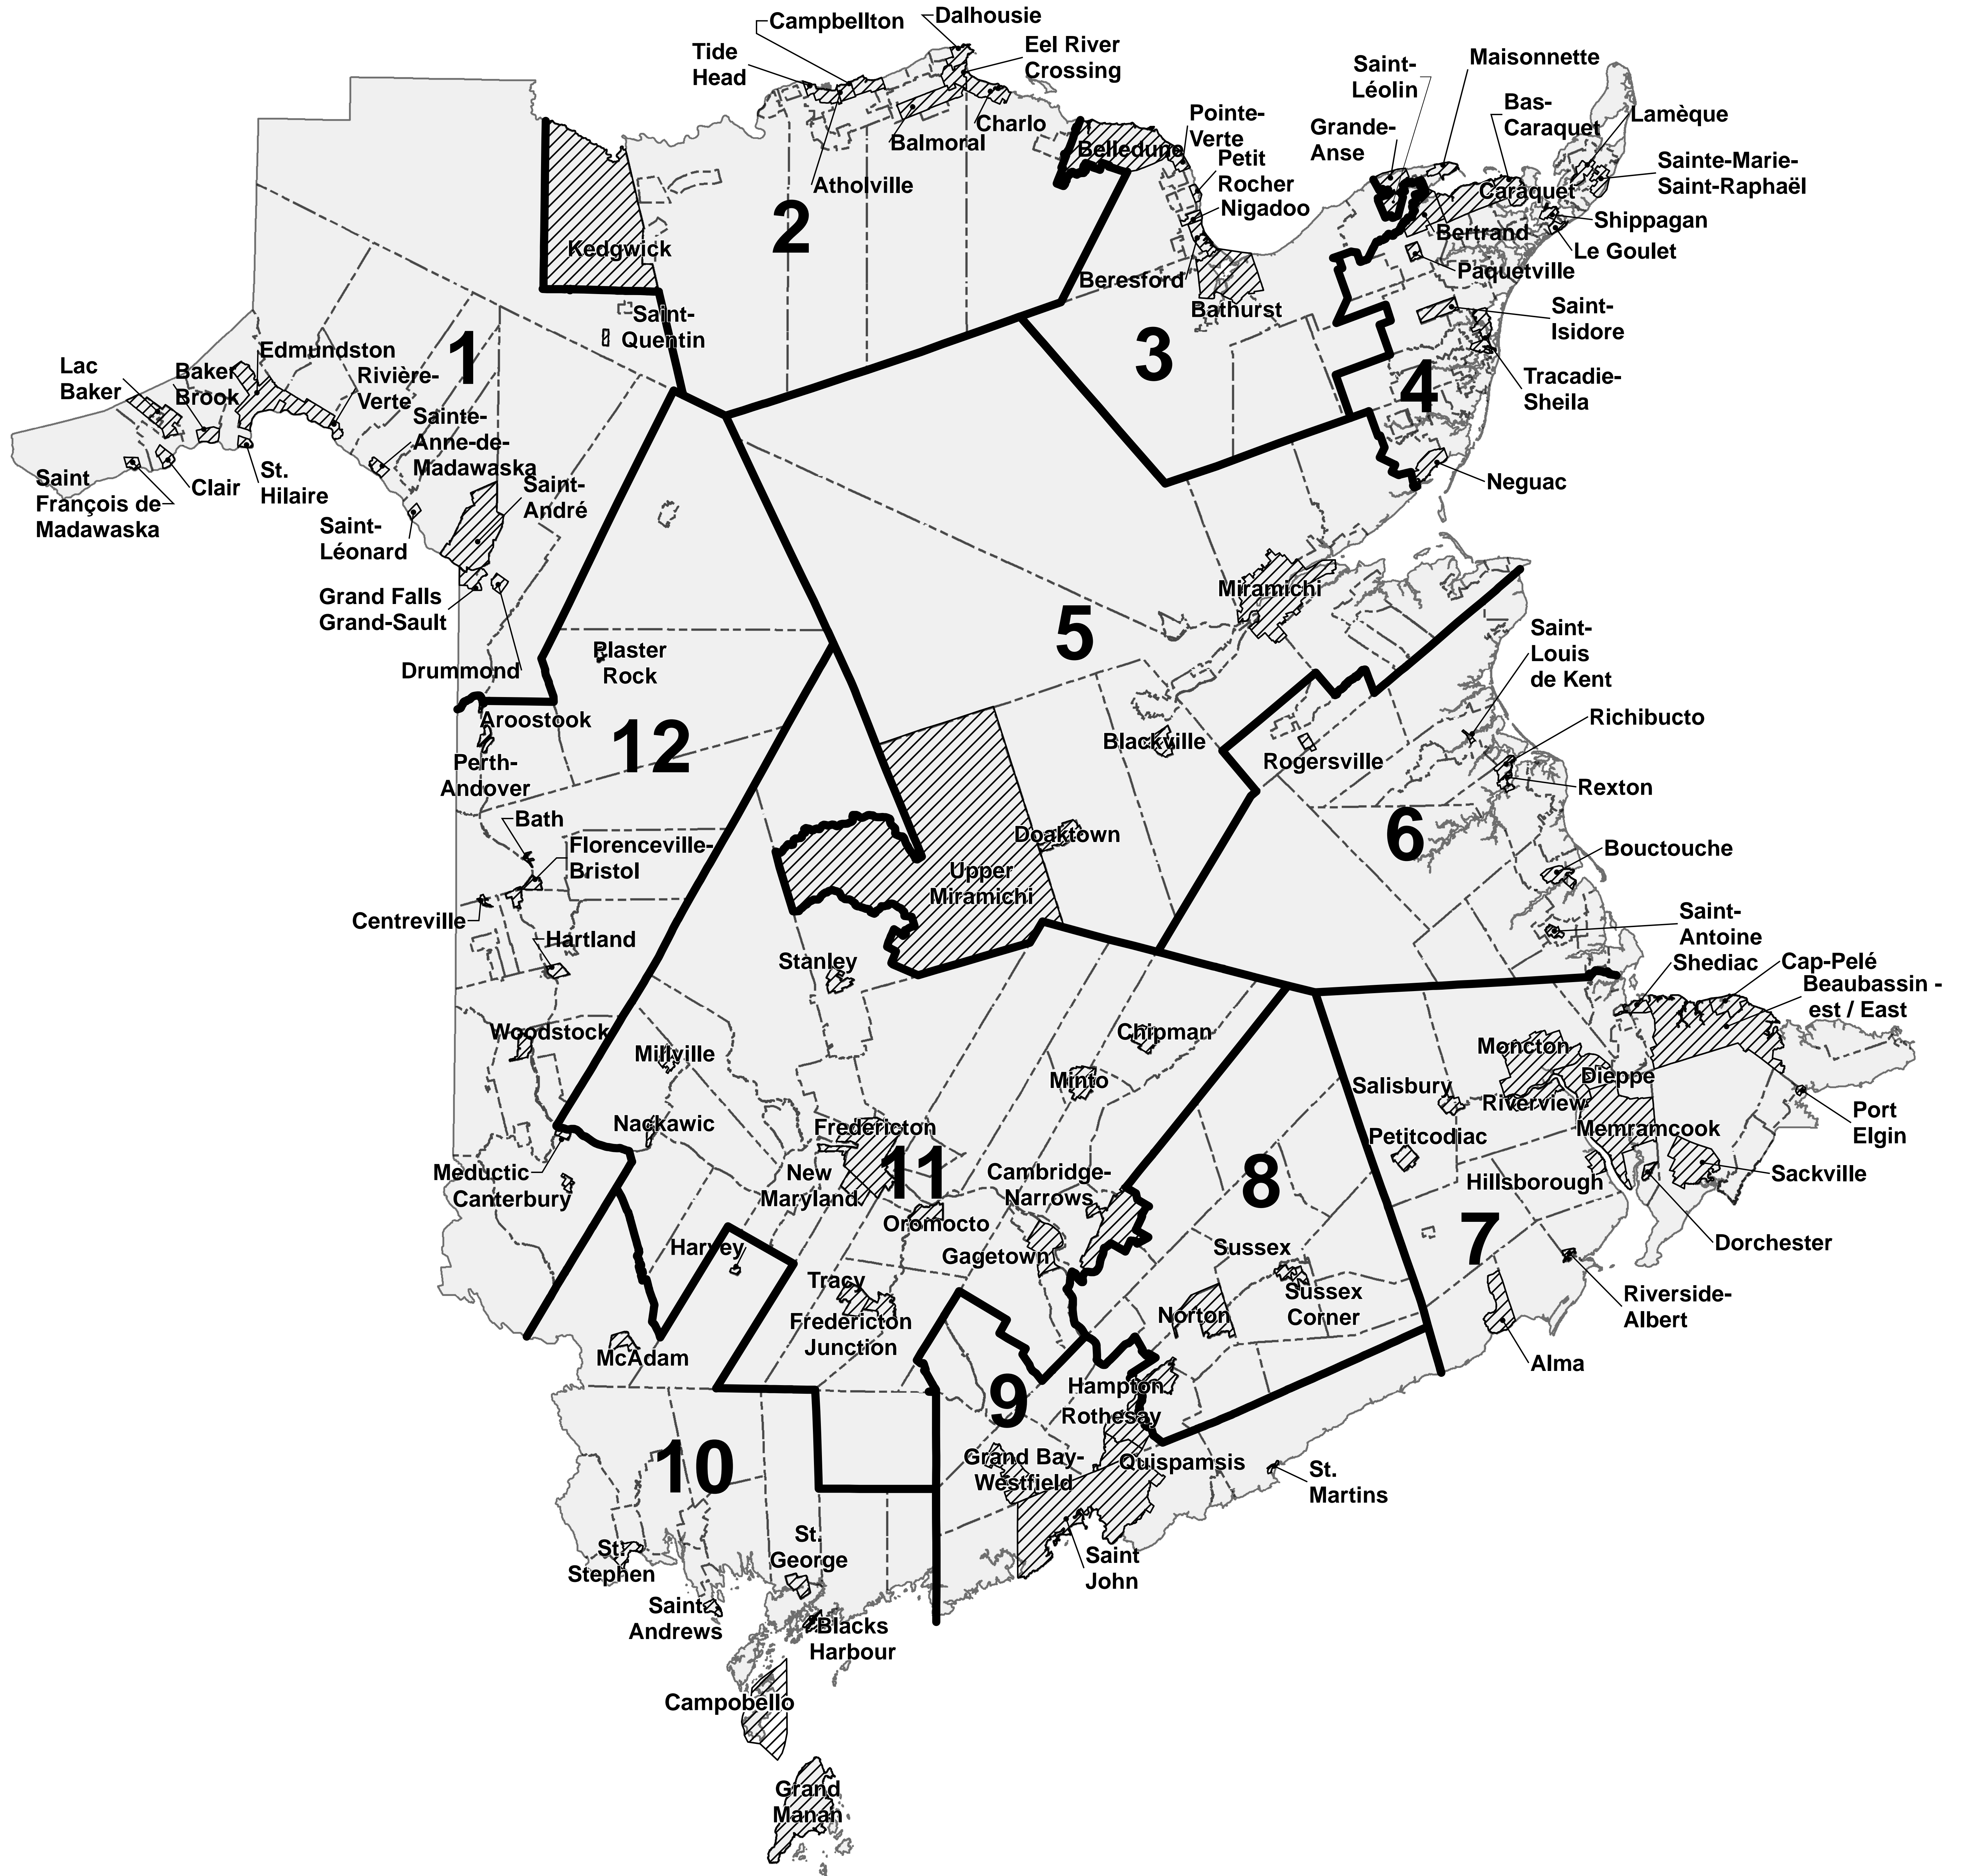

Regional Service Commissions Commissions de services régionaux

- Regional Service Commissions /
Commissions de services régionaux
- ▨ Municipalities and Rural Communities /
Municipalités et Communautés rurales
- - - Local Service Districts /
District de services locaux

New Brunswick
Nouveau Brunswick

NAD83 (CSRS) - NB Stereographic Double
19/10/2012